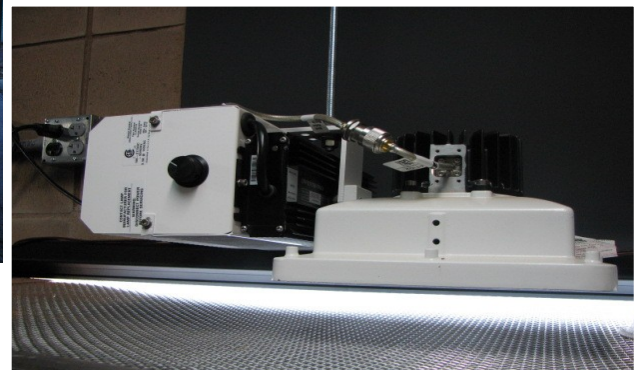

## SEASHINE AQUARIUM LIGHTING

*RTM Lighting and Electronics*

Plasmalyte's Plasma Aquatic Light Fixture is ideally suited for many applications within zoo facilities. The only fixture on the market that provides full-spectrum light output, Plasmalyte's highly energy efficient lighting solution combines the benefits of a high output HID and a UVA/UVB light source all in one compact fixture. This fixture consumes 40% less energy, emits significantly less heat, and boasts a 50,000 hour

*Plasmalyte-Seashine is a 300 watt, full-spectrum, single entity plasma emitting fixture. Light output includes UV and IR spectrums for healthy plant and animal growth*

rated life. Plasmalyte's patented design can be adjusted to meet a variety of application specific installations and its sealed optics offer a higher level of protection for exhibits compared to traditional open bulb fixtures.